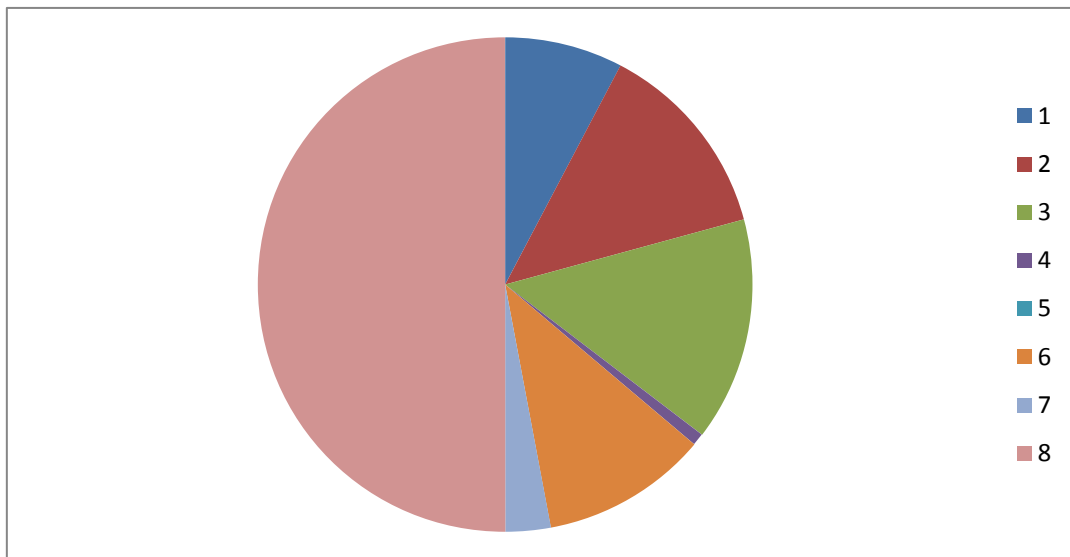

**Tasmanian 2013 JOTA / JOTI Group Participation Report as at 27th January 2014**

Group	Joey Scouts	Cub Scouts	Scouts	Venturers	Rovers
1/2 Ulverstone Scout Group	0	6	6	0	0
4th Launceston Scout Group	0	1	12	0	0
Burnie, Wynyard & Somerset Groups	9	13	8	0	0
Evandale Scout Group	0	0	1	0	0
Howrah Scout Group	2	3	5	0	0
Kingston Sea Scouts	6	4	6	4	0
Motton / Preston Scout Group	4	12	8	0	0
Mt Faulkner & Glenorchy Scout Groups	4	4	18	0	0
Newstead Baptist Scout Group	5	0	0	0	0
Sandford Scout Group	4	5	3	0	0
Sandy Bay Scout Group	2	7	0	0	0
St Helens Scout Group	0	1	1	0	0
Summerhill Scout Group	3	3	0	0	0
Trevallyn Sea Scouts	0	0	6	0	0
Turners Beach Scout Group	0	7	0	0	0

Scouters	Parents	Total	Contacts Tasmania	Contacts Aust States	Contacts Overseas	Took Part in
6	0	18	30	3	0	Jota
5	2	20	1	1	0	Jota
7	3	40	5	25	4	Jota & Joti
2	1	4	0	2	3	Jota & Echolink
3	0	13	5	15	40	Jota
0	0	20	0	4	25	Joti
4	0	28	n/s	n/s	n/s	not stated
5	2	33	5	25	40	Jota & Joti
3	3	11	1	2	0	Jota & Echolink
3	0	15	2	4	12	Jota
5	1	15	0	18	150	Jota
2	0	4	0	3	0	Jota & Joti
3	3	12	1	1	0	Jota & Echolink
4	0	10	1	2	0	Jota
3	0	10	30	3	0	Jota